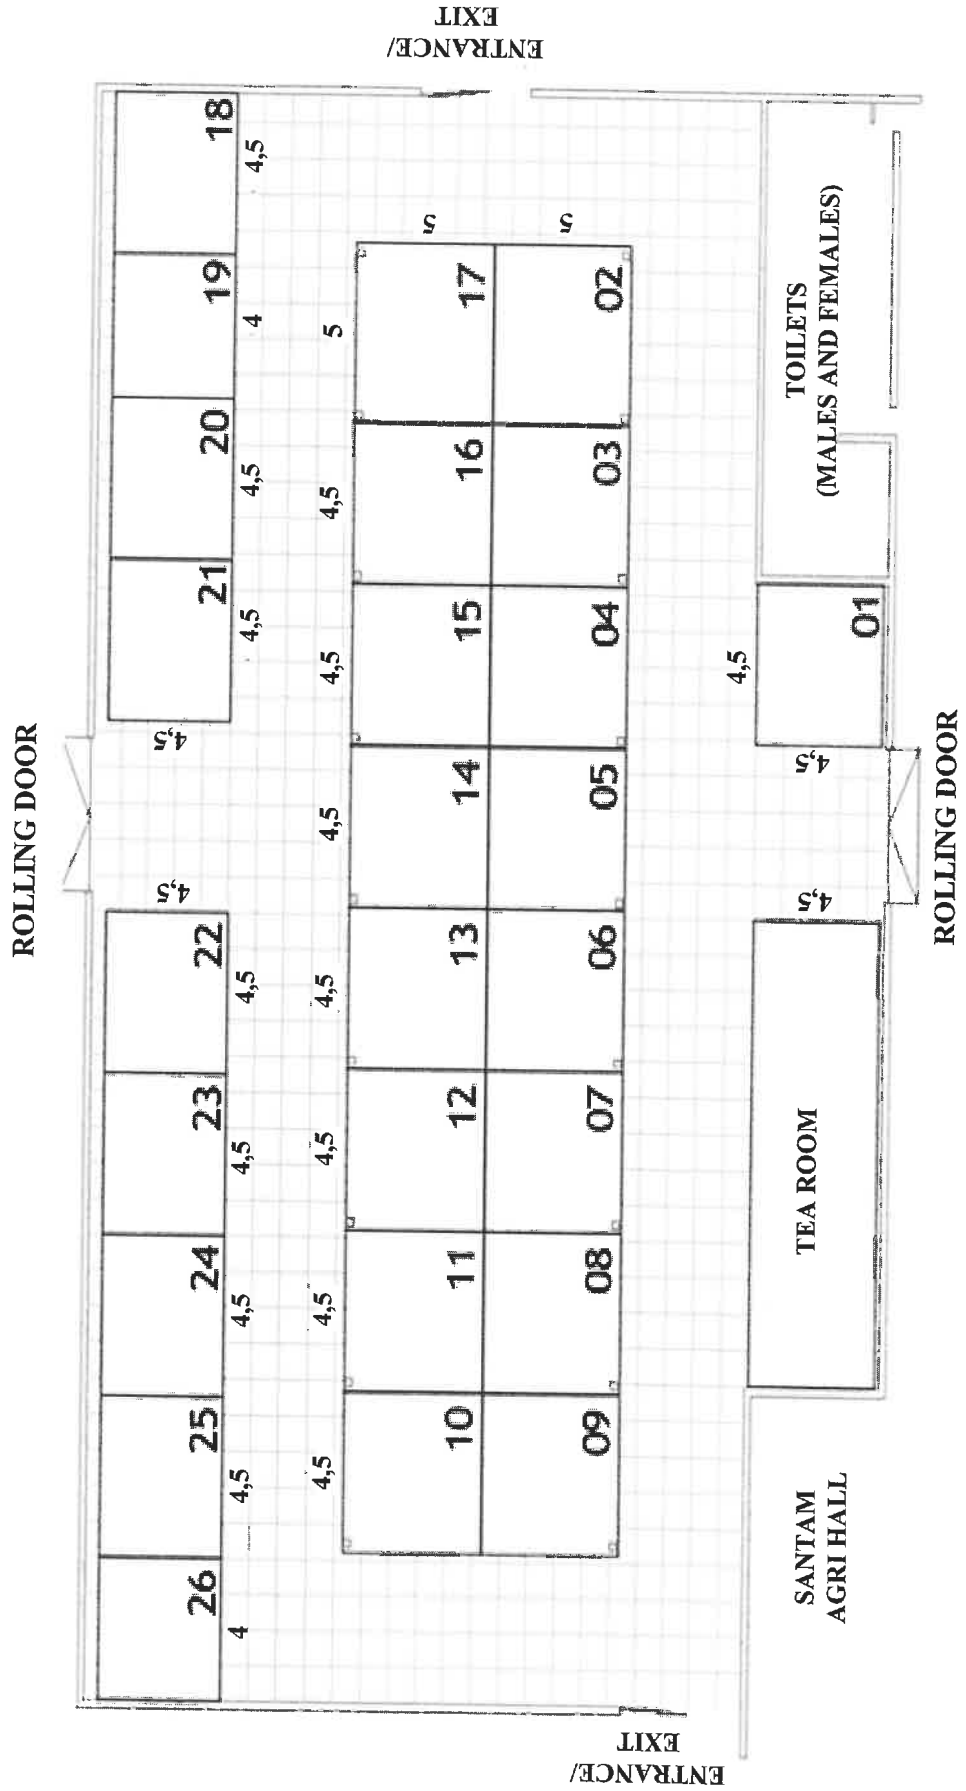

ANNEXURE A

QUESTION 1.1

ROUTE MAP TO NAMPO PARK

[Adapted from grainsa.co.za]

ANNEXURE B

QUESTION 1.3

FLOOR PLAN OF AN EXHIBITION HALL AT NAMPO PARK

ANNEXURE C**QUESTION 2.2****TAX RATES FOR INDIVIDUALS****2018/2019 TAX YEAR (1 MARCH 2018–28 FEBRUARY 2019)**

[Source: tradingeconomics.com/country-list]

ANNEXURE E

QUESTION 3.5

LIST OF PARTS						
SCREW	DOWEL	DOWEL NUT SLEEVE	ALLEN KEY	BENCH LEG	LONG PANEL	BENCH SEAT
 4x	 12x	 2x	 1x	 2x	 1x	 1x

STEP BY STEP ASSEMBLY INSTRUCTIONS