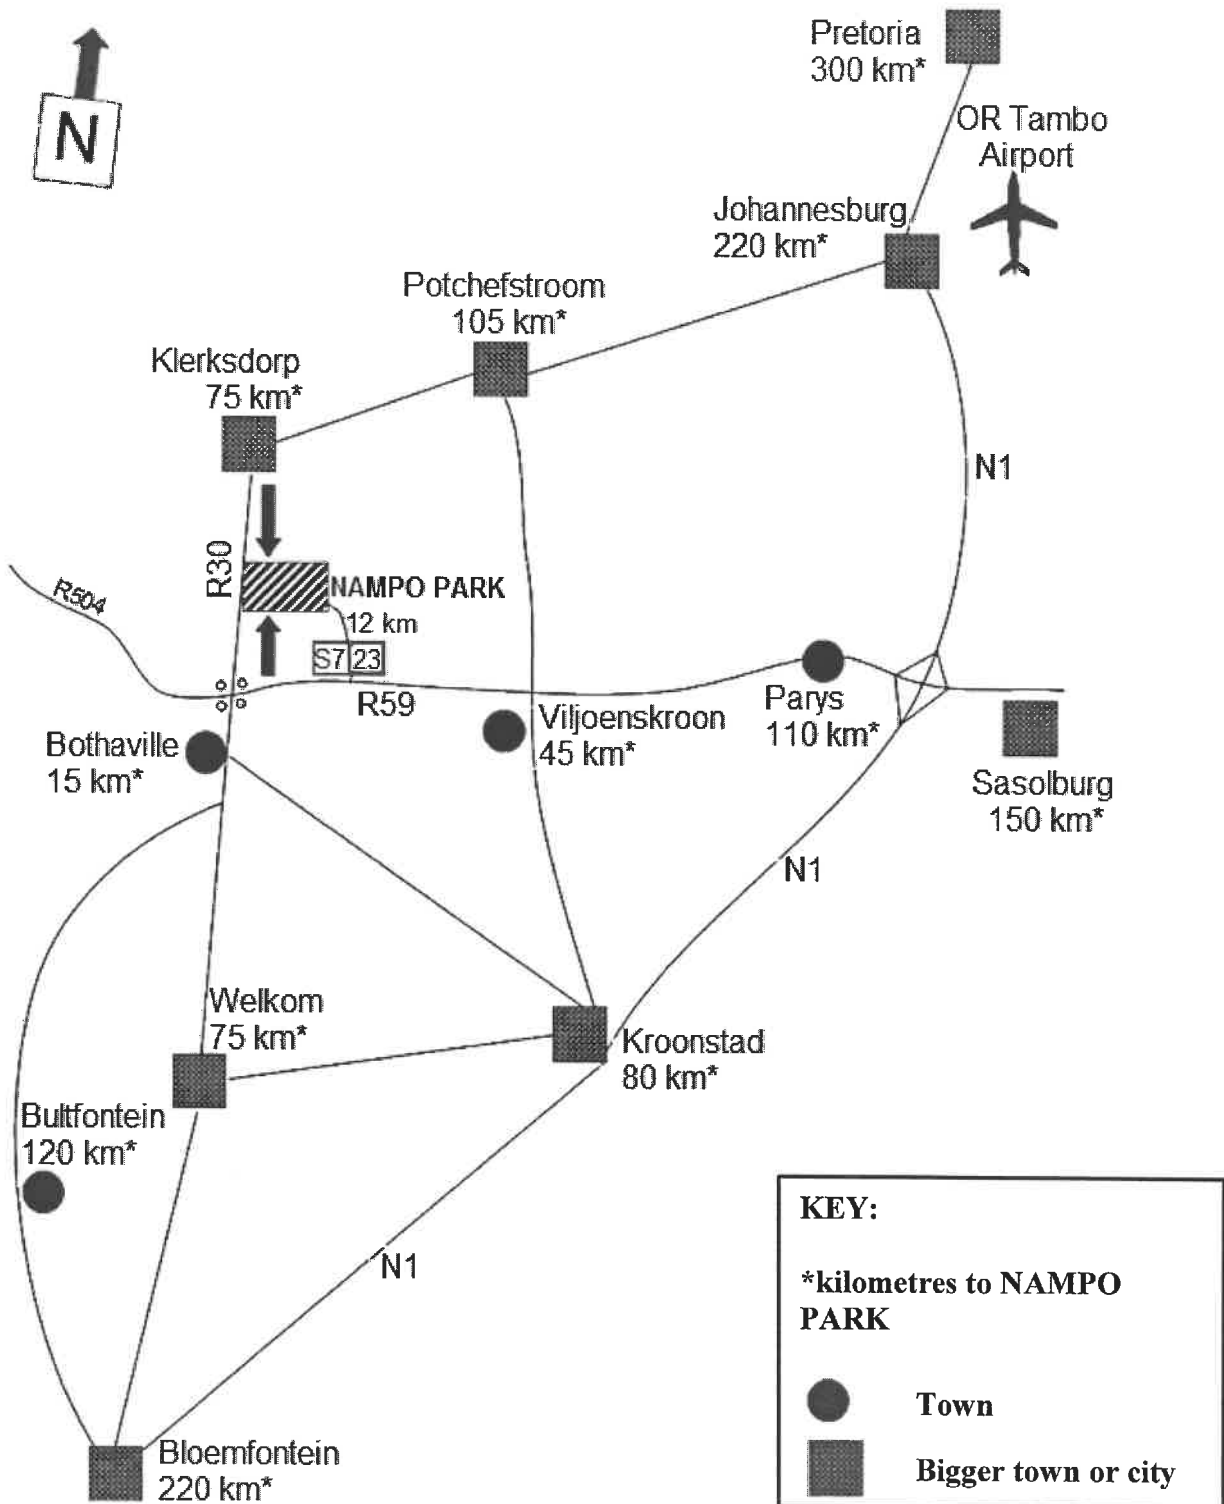

basic education

Department:
Basic Education
REPUBLIC OF SOUTH AFRICA

**NATIONAL
SENIOR CERTIFICATE**

GRADE 12

MATHEMATICAL LITERACY P2

ADDENDUM

NOVEMBER 2019

This addendum consists of 6 pages with 5 annexures.

ANNEXURE A

QUESTION 1.1

ROUTE MAP TO NAMPO PARK

[Adapted from grainsa.co.za]

ANNEXURE B

QUESTION 1.3

FLOOR PLAN OF AN EXHIBITION HALL AT NAMPO PARK

ANNEXURE C**QUESTION 2.2****TAX RATES FOR INDIVIDUALS****2018/2019 TAX YEAR (1 MARCH 2018–28 FEBRUARY 2019)**

[Source: tradingeconomics.com/country-list]

ANNEXURE E

QUESTION 3.5

LIST OF PARTS						
SCREW	DOWEL	DOWEL NUT SLEEVE	ALLEN KEY	BENCH LEG	LONG PANEL	BENCH SEAT
 4x	 12x	 2x	 1x	 2x	 1x	 1x

STEP BY STEP ASSEMBLY INSTRUCTIONS