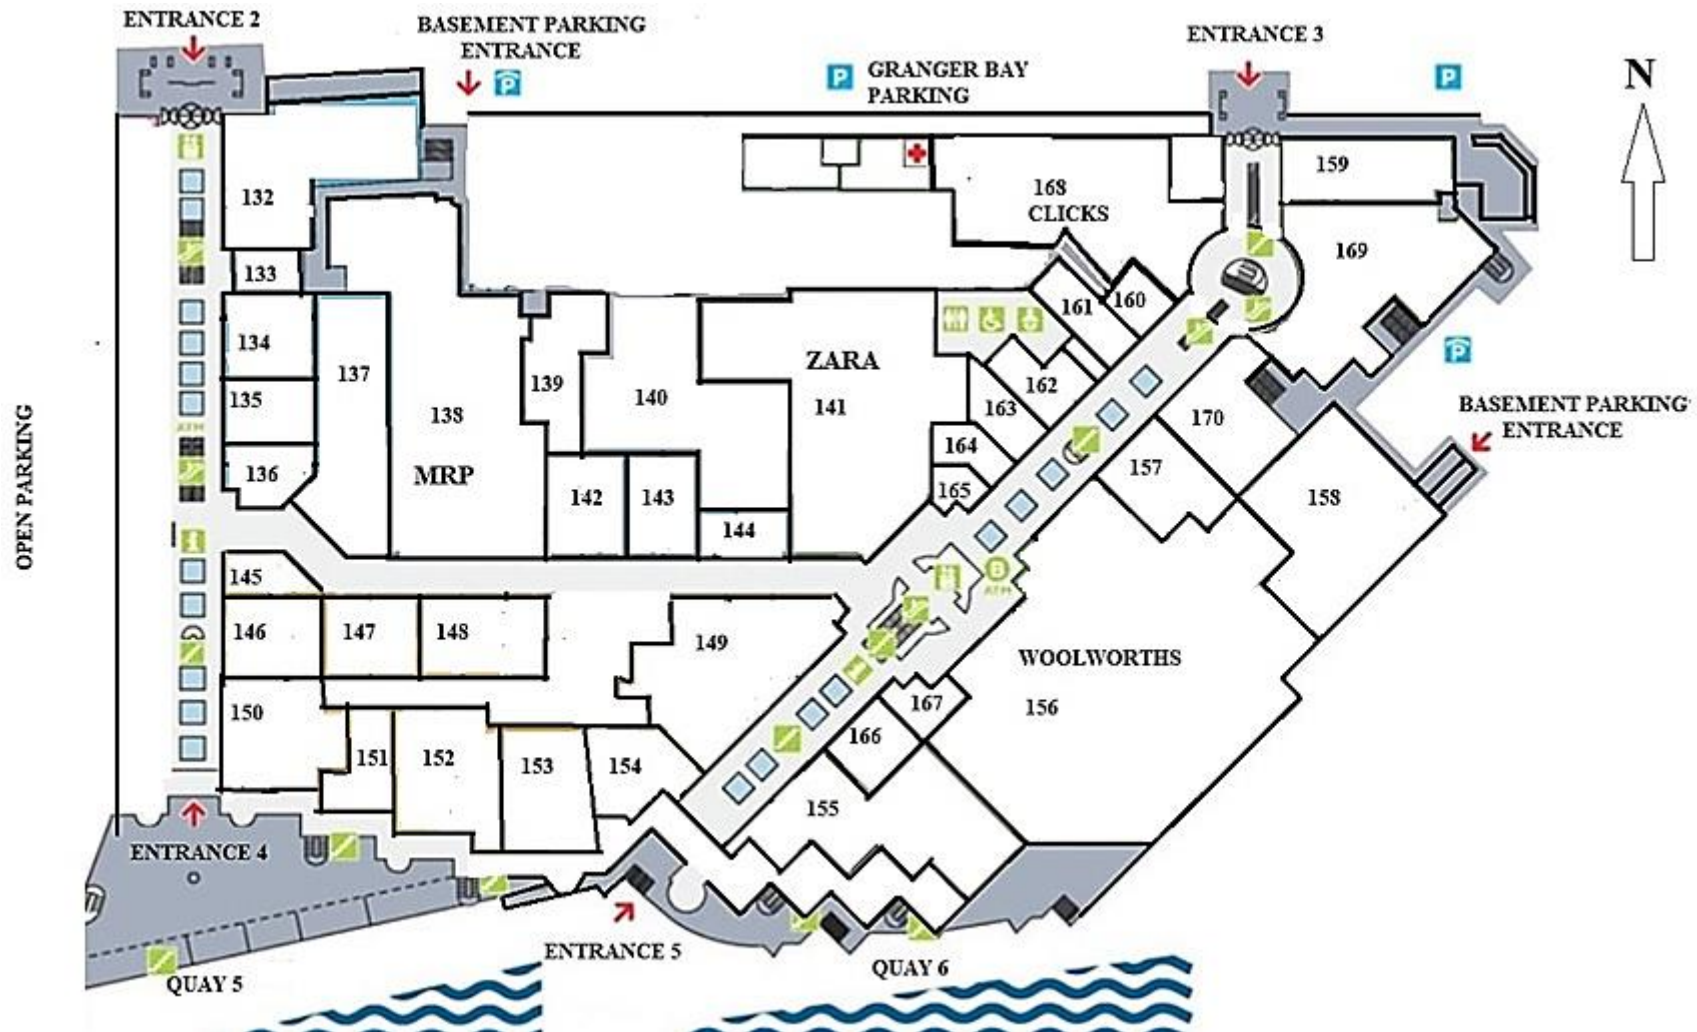

Province of the
EASTERN CAPE
EDUCATION

**NATIONAL
SENIOR CERTIFICATE**

GRADE 12

SEPTEMBER 2020

**MATHEMATICAL LITERACY P1
ADDENDUM**

This addendum consists of 1 annexure.

ANNEXURE A

QUESTION 4.1

VICTORIA WHARF SHOPPING CENTRE IN CAPE TOWN

NOTE:

- Other than basement entrances, the other entrances are on lower level.
- Shops are indicated in numbers.

[Source: www.waterfront.co.za]